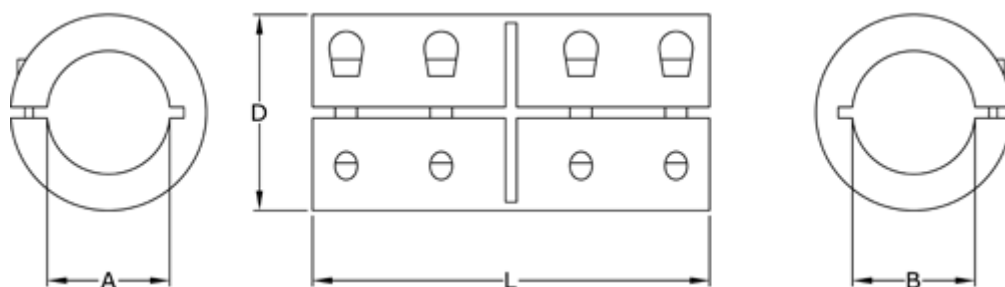

# Data Sheet

Article number: 3323046501012

Description: Rigid coupling size 12 bore 12/12 mm  
One piece clamp, steel

## Measures

---

A = 12

B = 12

D = 29

L = 45

Screw = M4x12